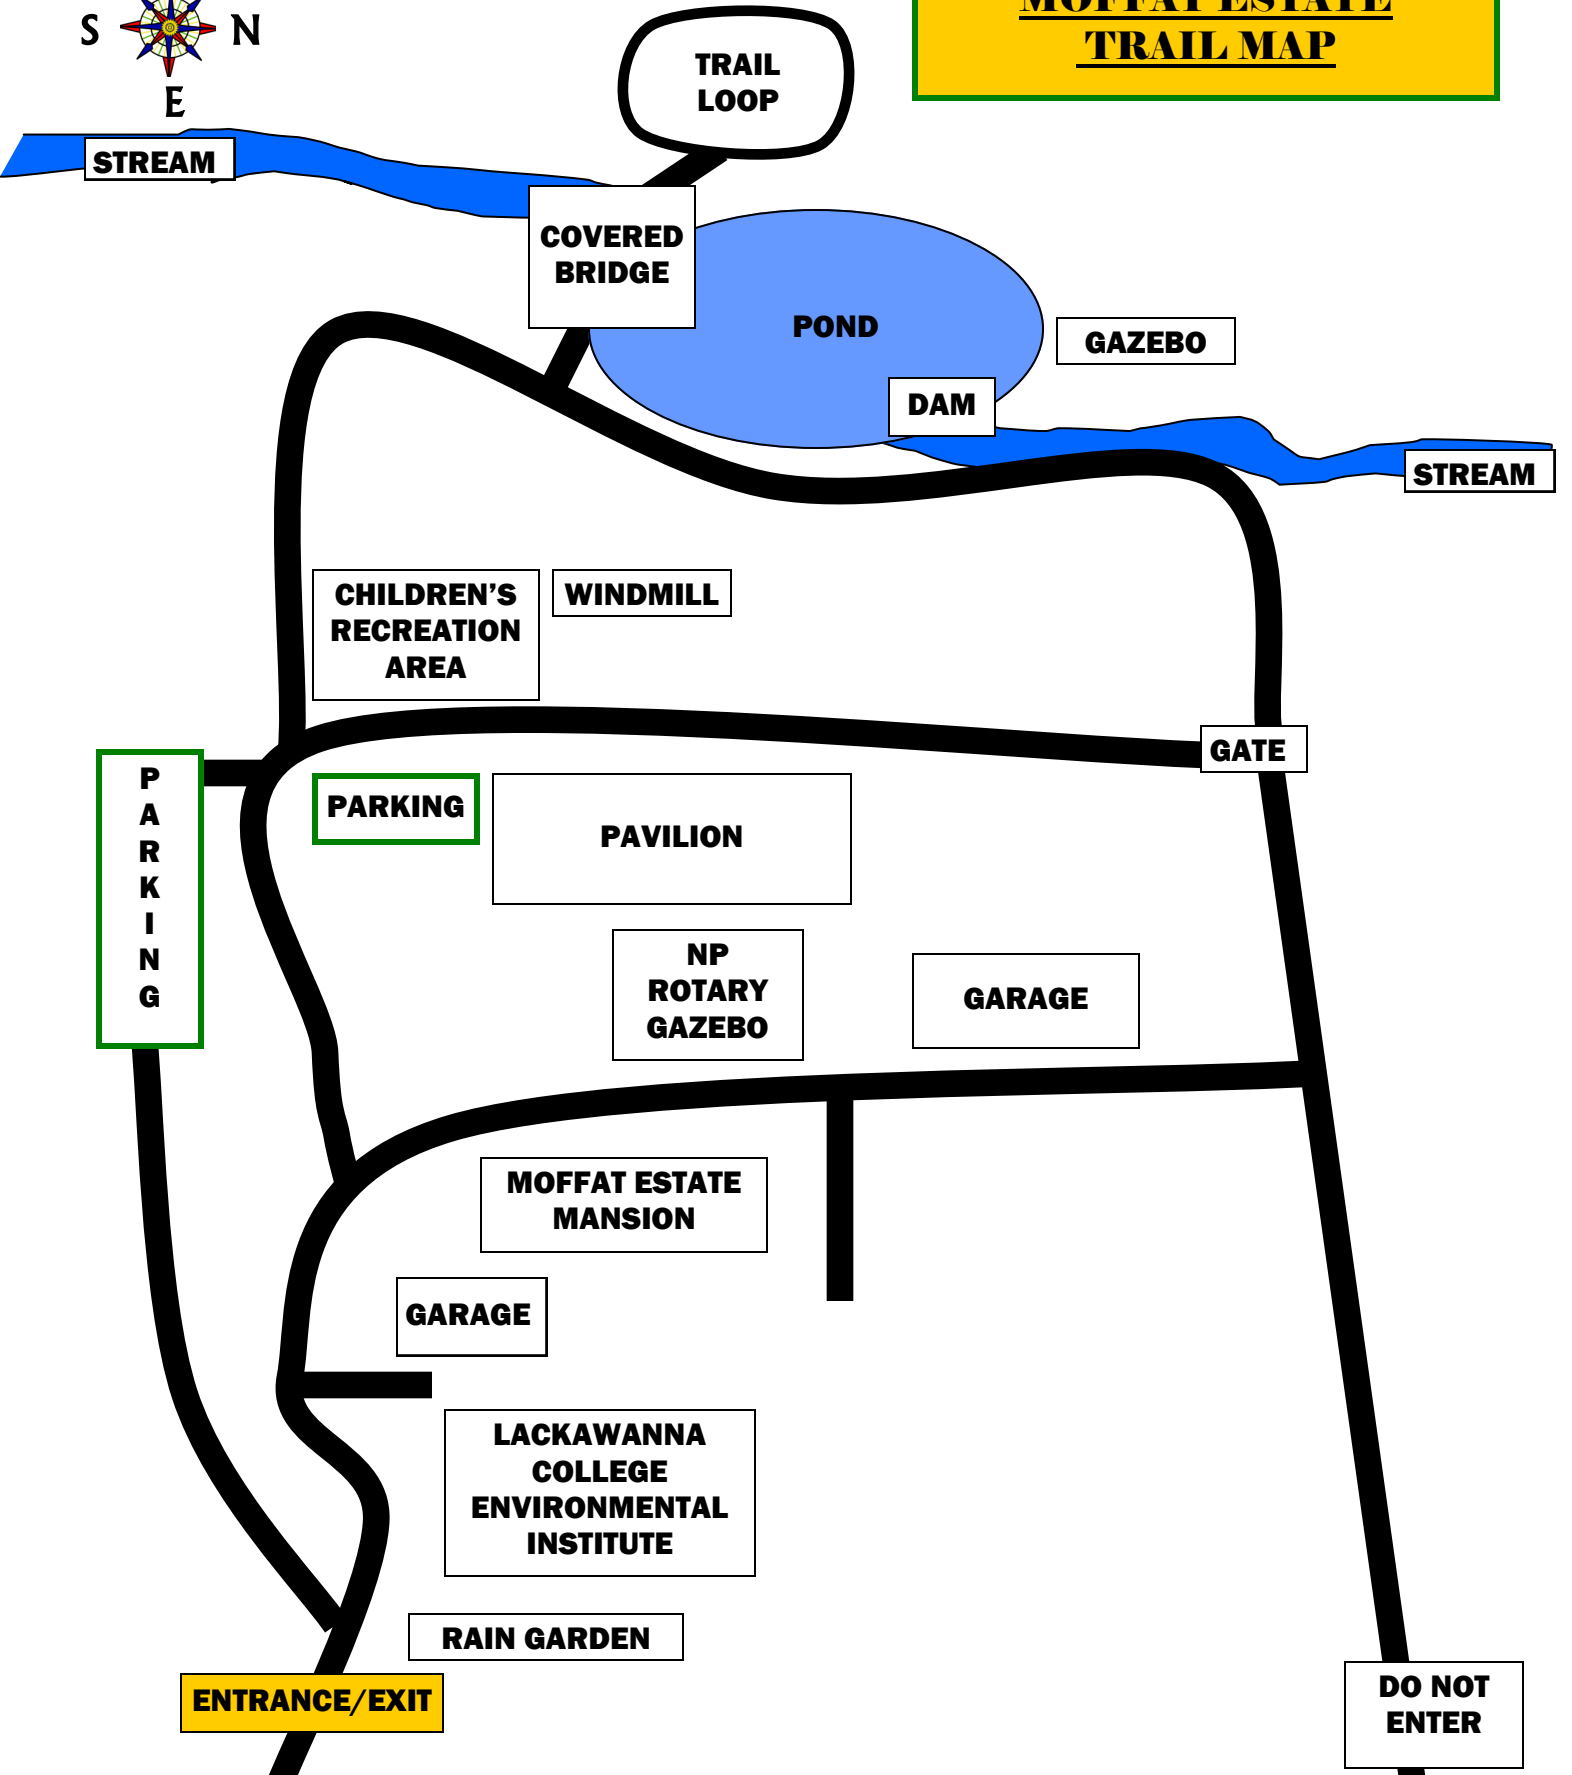

MOFFAT ESTATE
TRAIL MAP

P
A
R
K
I
N
G

PARKING

PAVILION

NP
ROTARY
GAZEBO

GARAGE

MOFFAT ESTATE
MANSION

GARAGE

LACKAWANNA
COLLEGE
ENVIRONMENTAL
INSTITUTE

RAIN GARDEN

ENTRANCE/EXIT

DO NOT
ENTER