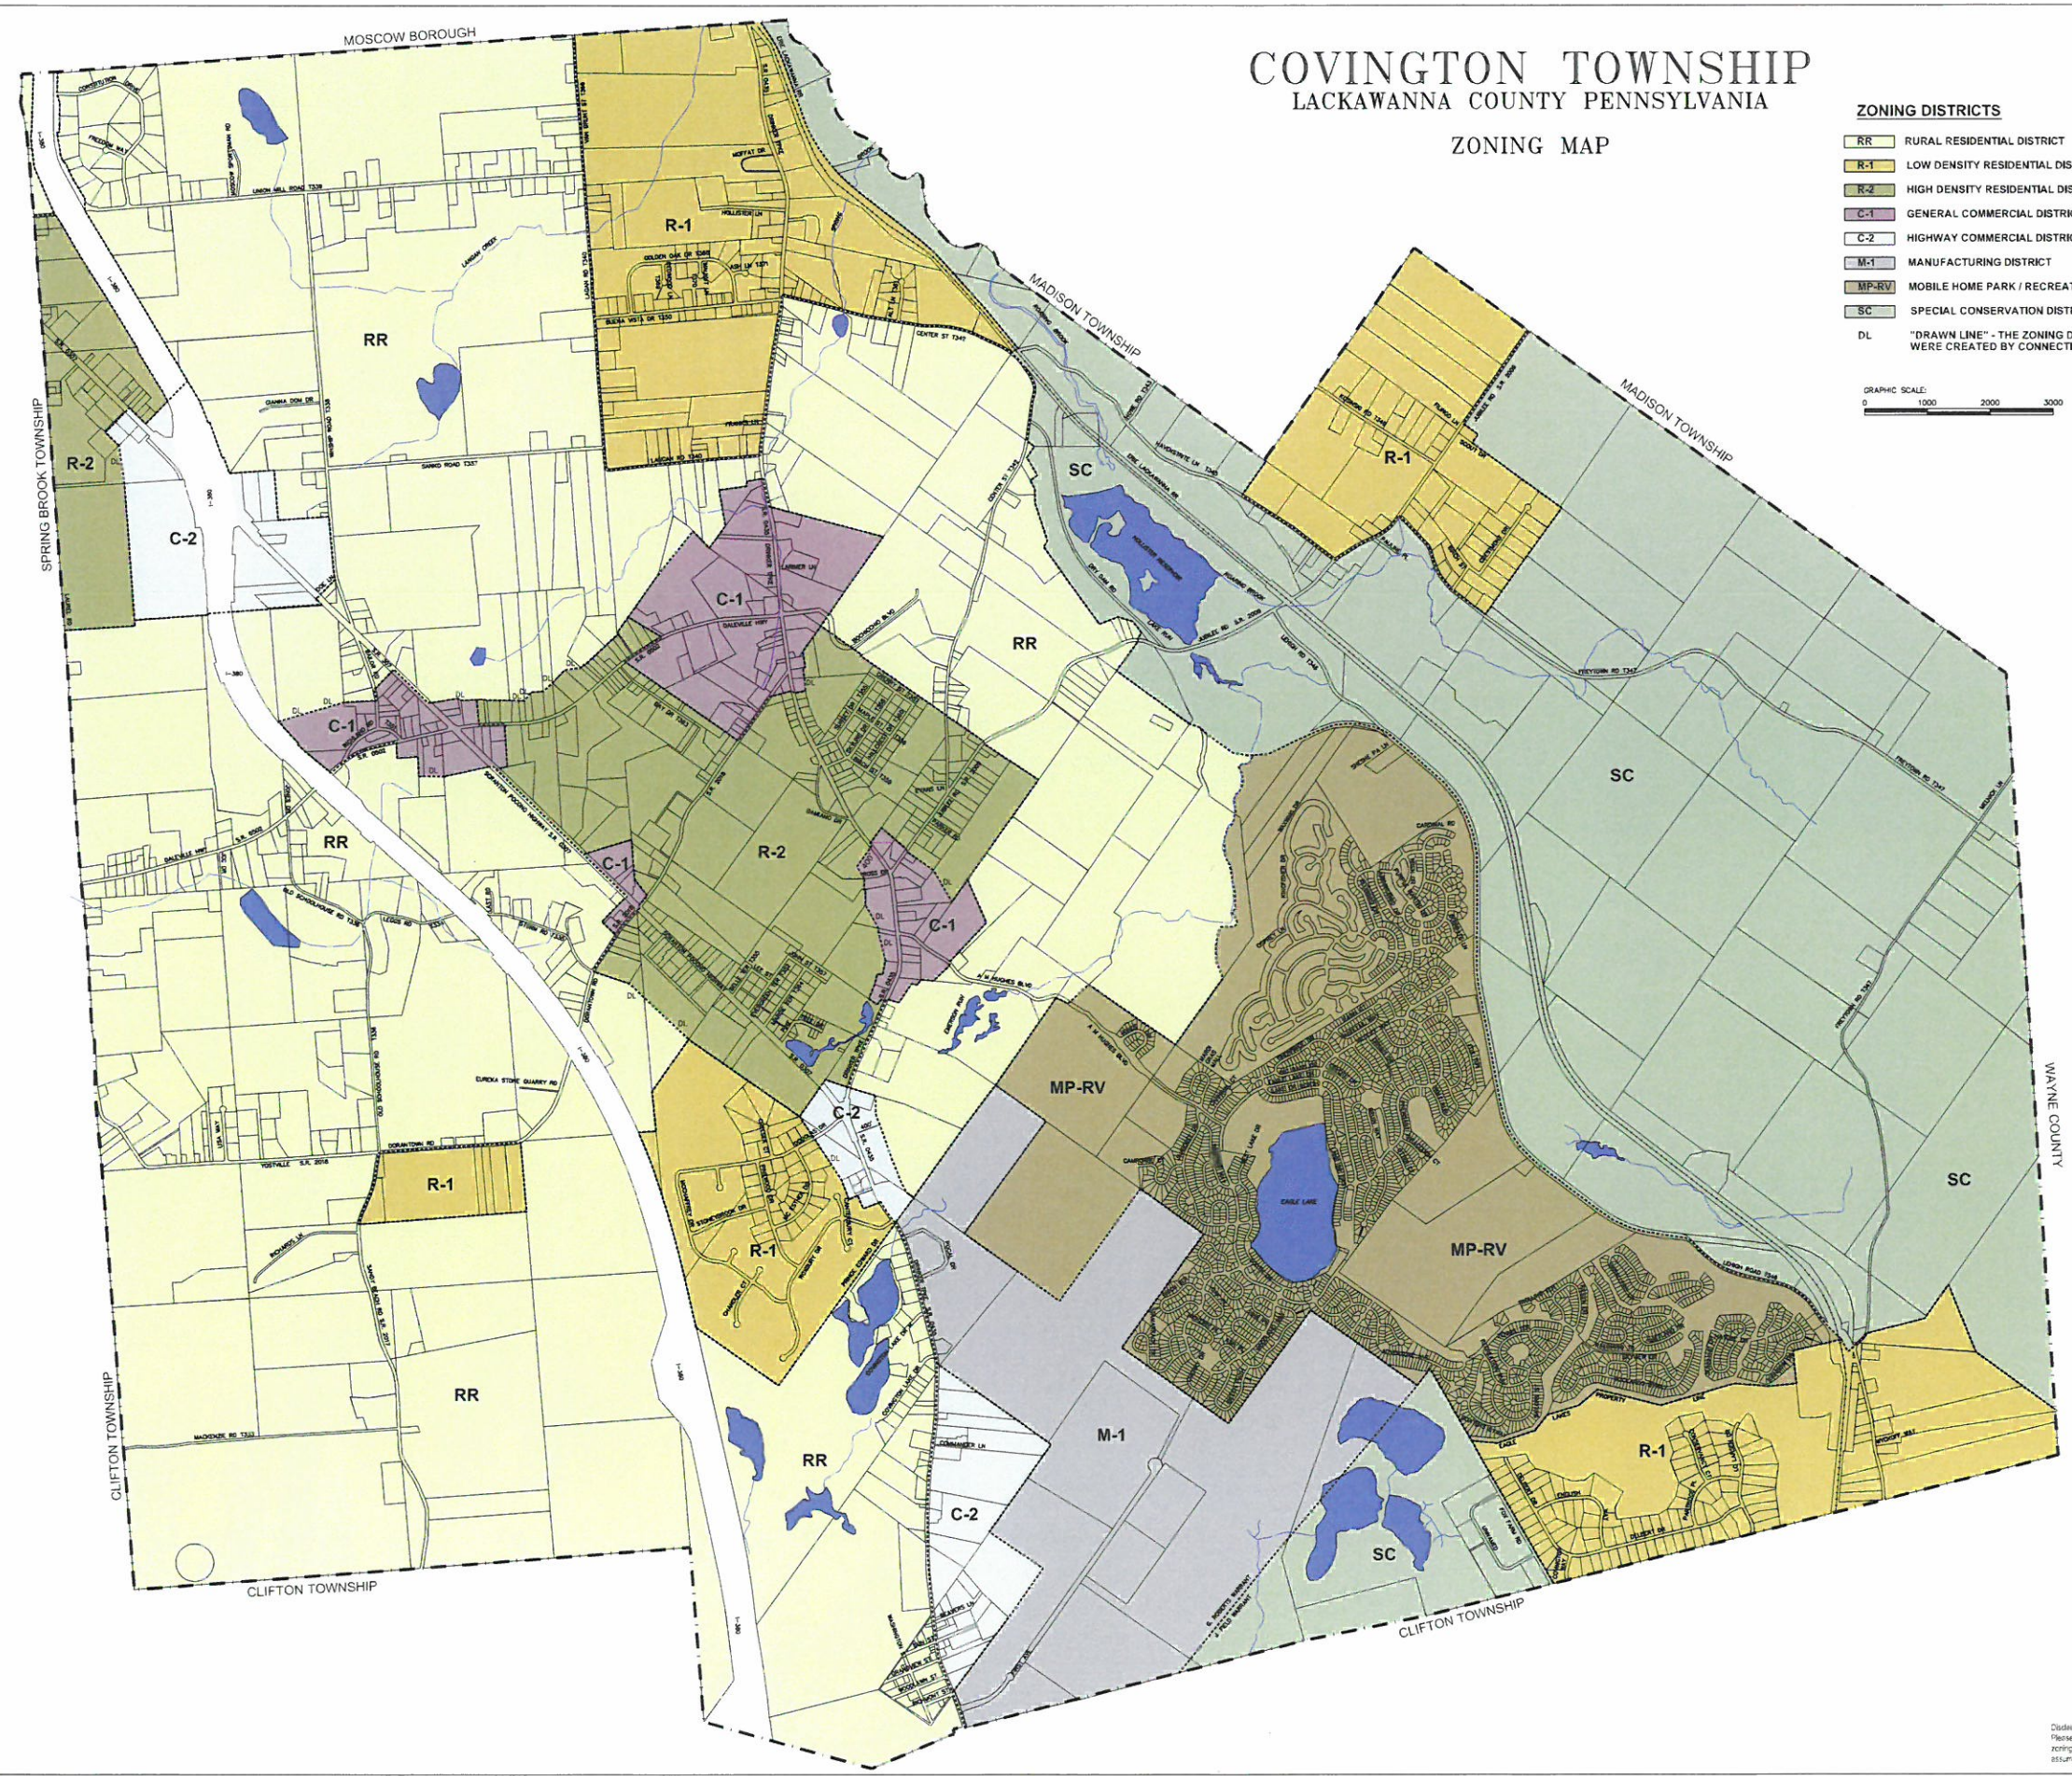

COVINGTON TOWNSHIP

LACKAWANNA COUNTY PENNSYLVANIA

ZONING MAP

ZONING DISTRICTS

1. RR RURAL RESIDENTIAL DISTRICT
   - R-1 LOW DENSITY RESIDENTIAL DISTRICT
   - R-2 HIGH DENSITY RESIDENTIAL DISTRICT
   - C-1 GENERAL COMMERCIAL DISTRICT
   - C-2 HIGHWAY COMMERCIAL DISTRICT
   - M-1 MANUFACTURING DISTRICT
   - MP-RV MOBILE HOME PARK / RECREATIONAL VEHICLE PARK DISTRICT
   - SC SPECIAL CONSERVATION DISTRICT
2. DL "DRAWN LINE" - THE ZONING DISTRICT LINES MARKED BY "DL" WERE CREATED BY CONNECTING TWO PROPERTY CORNERS